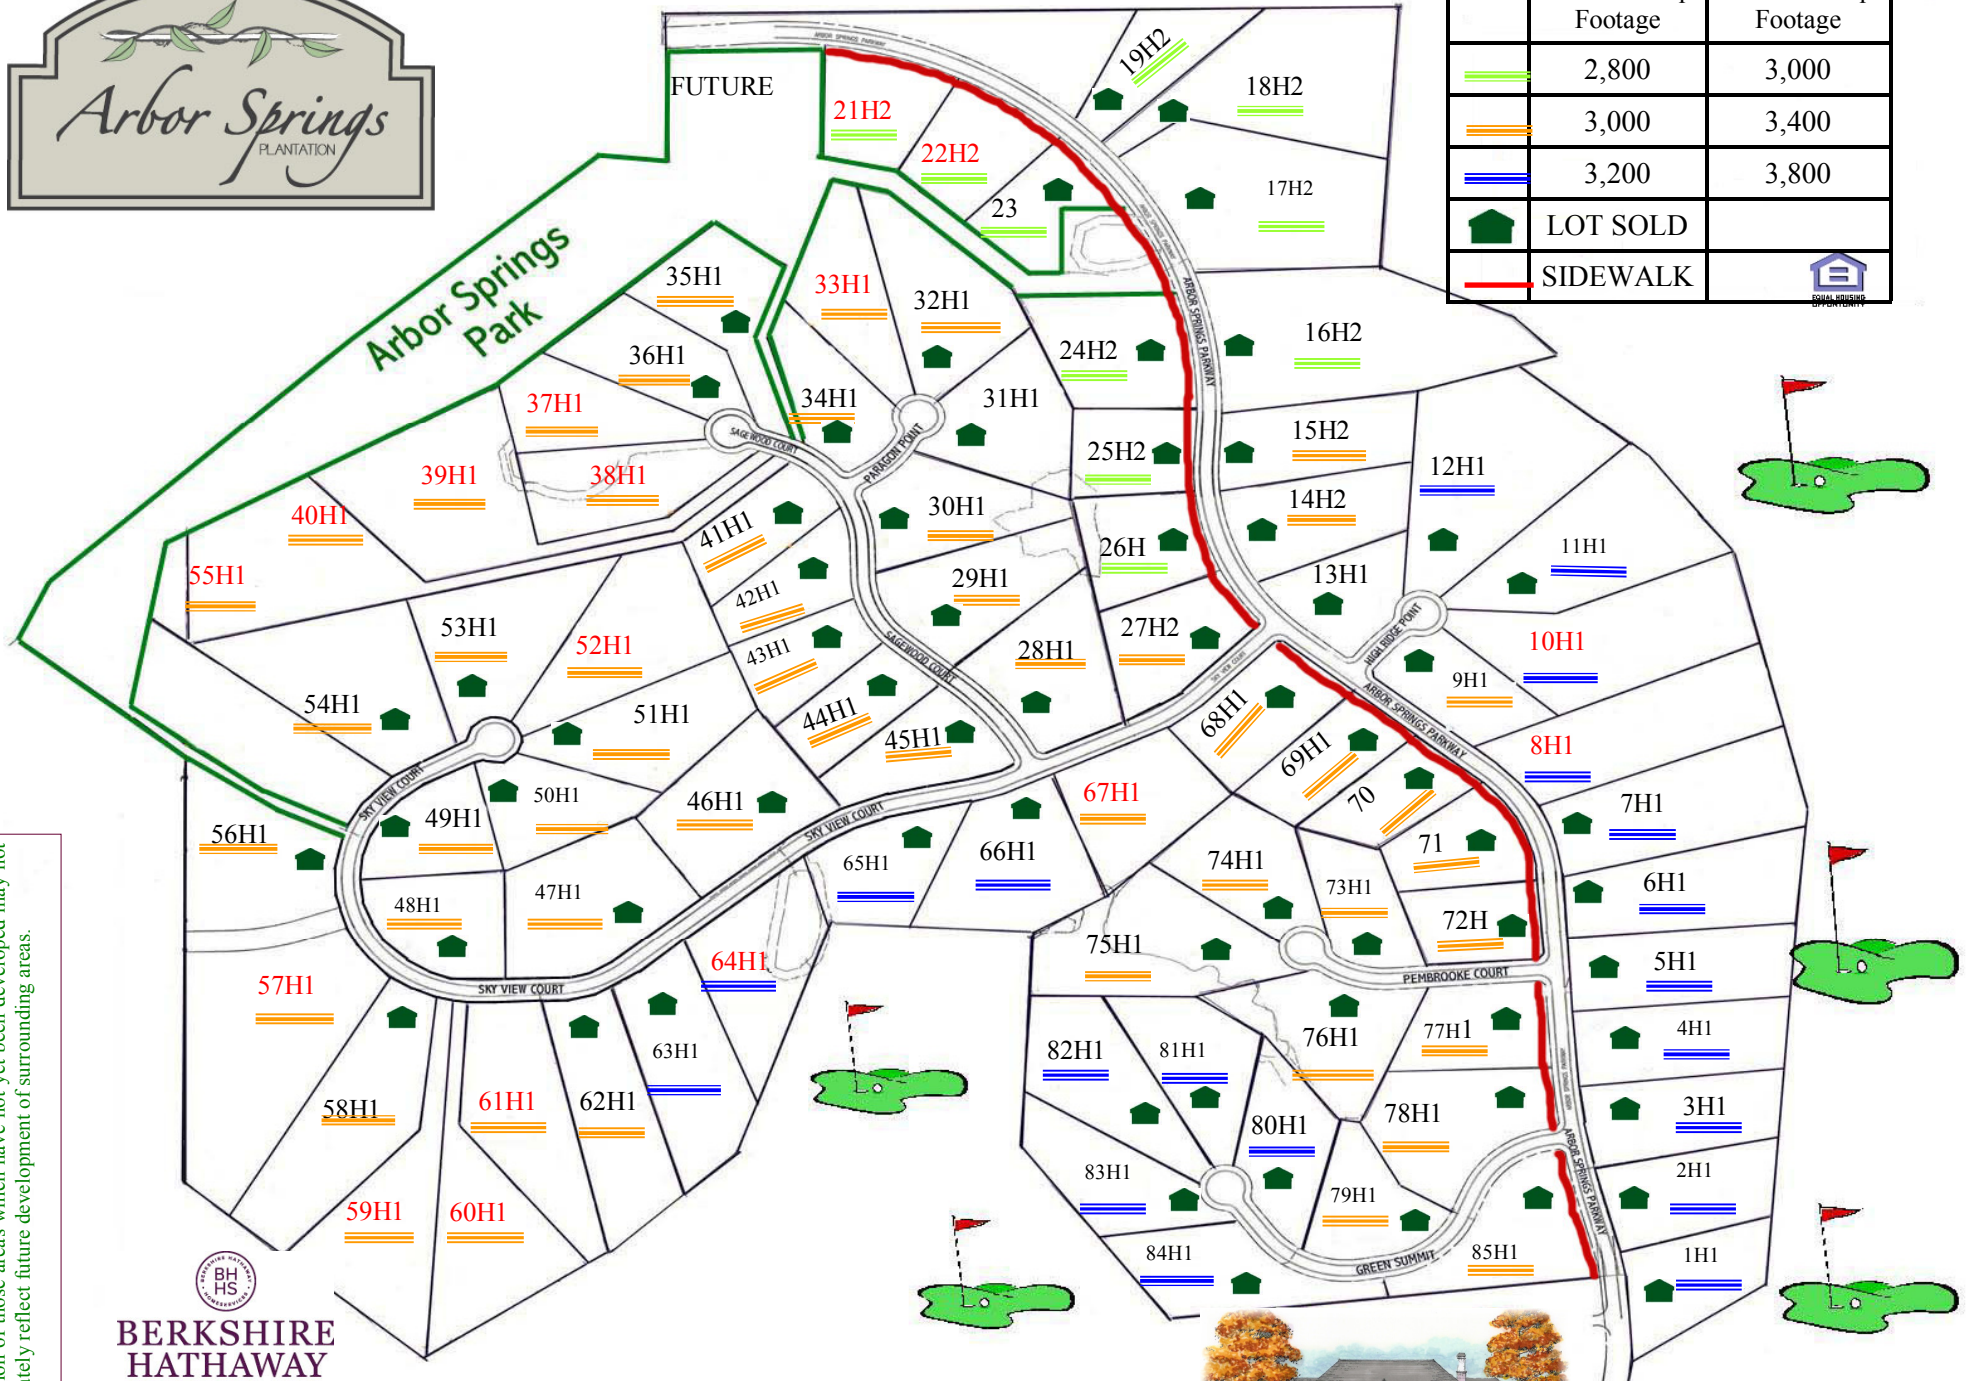

HIGH RIDGE POINT

	One Story Minimum Sq. Footage	Two Story Minimum Sq. Footage
	2,800	3,000
	3,000	3,400
	3,200	3,800
	LOT SOLD	
	SIDEWALK	

This plan is an architectural rendering and is subject to change. The depiction of those areas which have not yet been developed may not accurately reflect future development of surrounding areas.