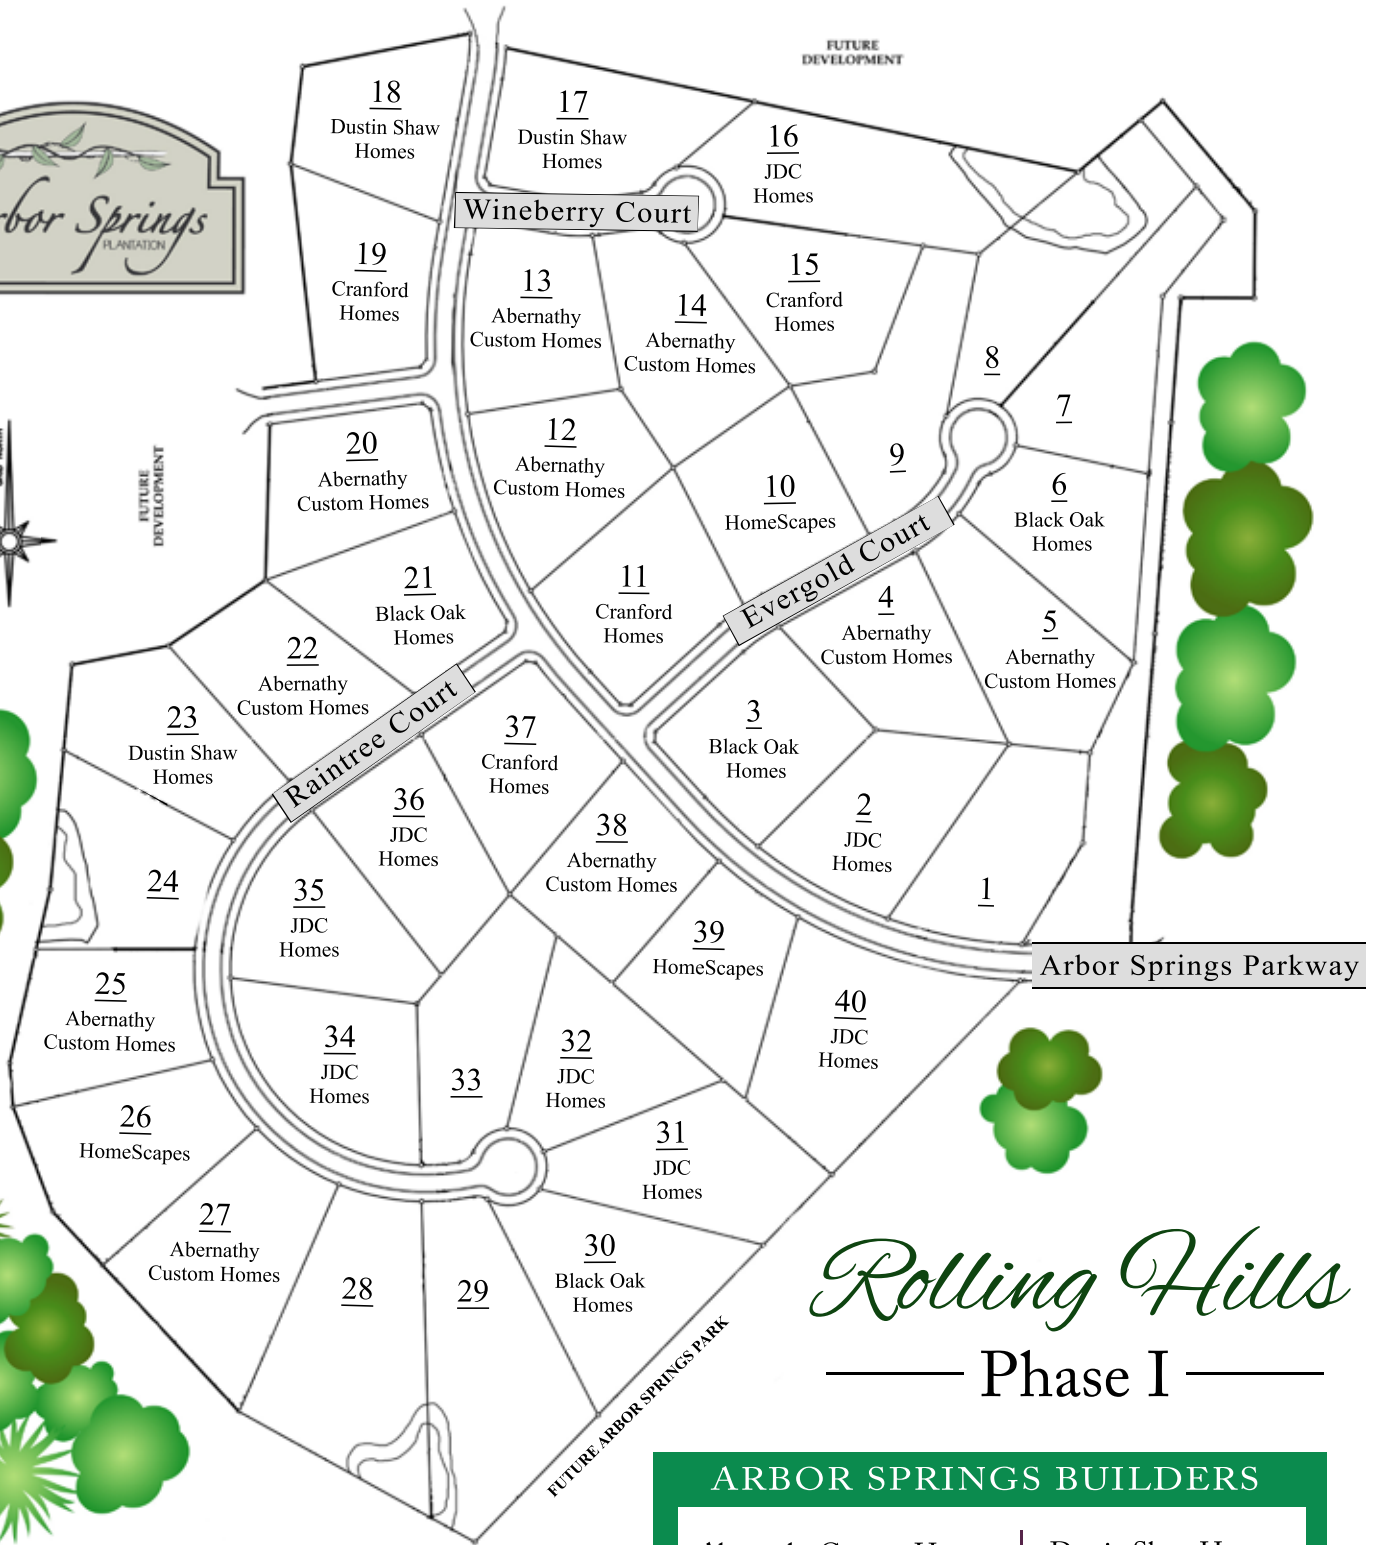

Rolling Hills

Phase I

ARBOR SPRINGS BUILDERS

Abernathy Custom Homes	Dustin Shaw Homes
Black Oak Homes	HomeScapes
Cranford Homes	JDC Homes

*This plan is an architectural rendering and is subject to change. The depiction of those areas which have not yet been developed may not accurately reflect future development of surrounding area.

CRYSTAL BASHAKES, REALTOR®

Cell: 678-776-2280 | Office: 770-487-8300
www.crystalbashakes.bhhsgeorgia.com
Crystal.Bashakes@BHHSGeorgia.com

BERKSHIRE HATHAWAY
HomeServices
Georgia Properties